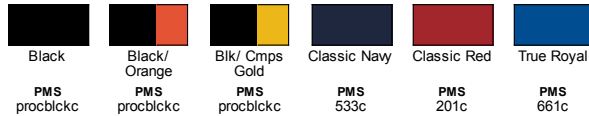

PRODUCT DETAILS

NORTH END

87042T

Ash City - North End Men's Tall Fuse Colorblock Twill Shirt

MSRP (A): \$60.98

Features

- spread collar with contrast inner collar stand
- durable flat felled side and underarm seams
- contrast piping at front and back shoulders and sleeves
- contrast two-needle decorative stitching
- left chest pocket with pen slot

Fabric

- 65% polyester/35% cotton twill, 4.5 oz./yd²/154 gsm
- UV protection performance

Sizes

- LT - 5XT

Product Specifications

	LT	XLT	2XT	3XT	4XT	5XT
BODY WIDTH	25.00	26.50	28.00	29.50	31.00	32.50
FULL BODY LENGTH	33.00	34.00	34.50	35.00	35.50	36.00
NECK CIRCUMFERENCE	18.75	19.75	20.75	21.75	22.75	23.25
SLEEVE LENGTH	22.00	22.75	23.50	24.25	25.00	25.75

Size Chart

	LT	XLT	2XT	3XT	4XT	5XT
CHEST	42-45	46-49	50-52	53-56	57-60	61-64
NECK/COLLAR	16.5-17	17.5-18	18.5-19	19.5-20	20.5-21	21.5-22

6 Available Colors

BACK VIEW

SIDE VIEW